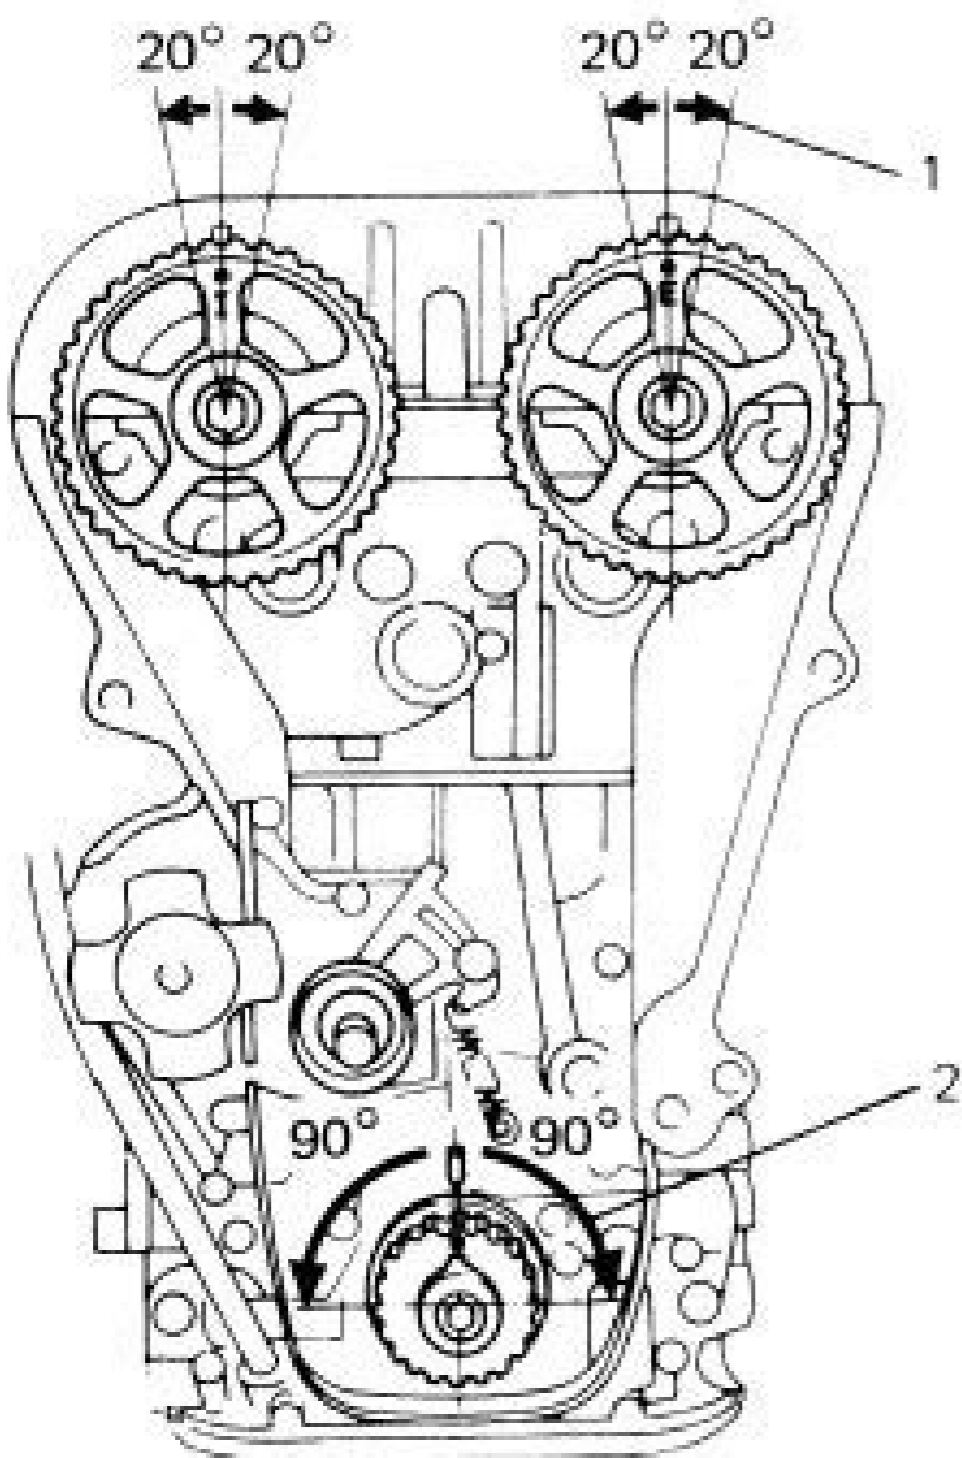

CARCAREKIOSK.COM

Locate Oil Dipstick

CAUTION:

- After timing belt is removed, never turn intake camshaft, exhaust camshaft and crankshaft independently more than such an extent as shown below. If turned, interference may occur between piston and valves and valves themselves, and parts related to piston and valves may be damaged.